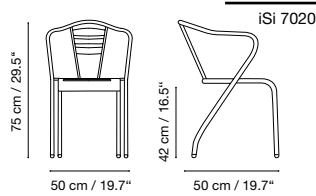

iSi 7020
Vitamin orange RAL 8029

iSi mar

Carretera Salinas, km 1 - 31110 Noain, Navarra
T +34 948 318 465 - T (US) +1 347 269 0590
www.isimar.es - mar@isimar.es