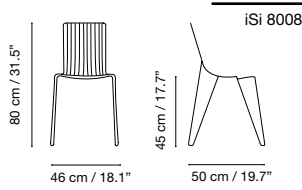

iSi 8008
Natural honey ral 1028