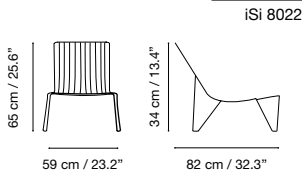

iSi 8008
Natural honey ral 1028