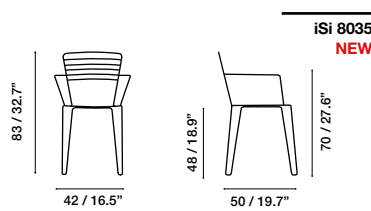

iSi 8035
NEW