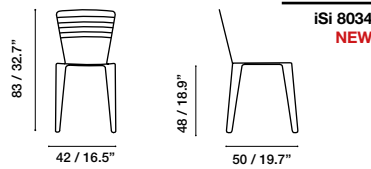

Menorca

Collection by iSi mar

Dimensions in cm and inches
Medidas en cms y pulgadas
Mesures en cm et en pouces
Maße in cm und Zoll

Collection made of galvanized steel, polyester powder coated. Suitable for outdoor, indoor, and contract use.

Colección fabricada con acero galvanizado y lacado con polvo de poliéster. Apto para uso exterior, interior y contract.

Collection fabriquée en acier galvanisé et laqué avec de la poudre de polyester. Convient pour utilisation extérieure et intérieure et CHR.

Die Kollektion ist aus mit Polyester-Epoxid-Pulverlack lackiertem verzinktem Stahl hergestellt.

iSi 8034
NEW