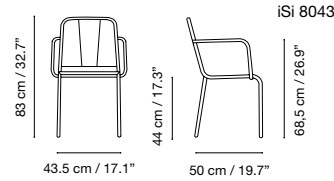

iSi 8042
Bronze