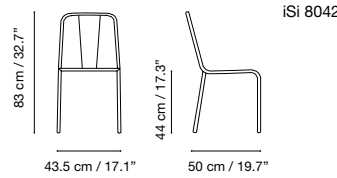

iSi 8042
Bronze