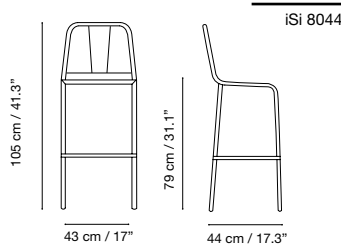

iSi 8042
Bronze