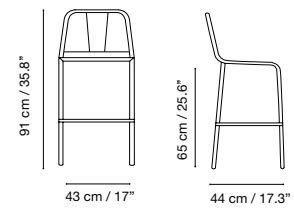

iSi 8042
Bronze