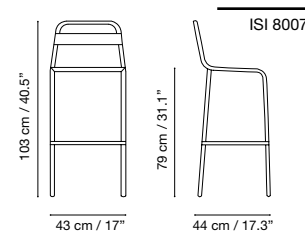

TEXTILEN
Available in various colors, please inquire.
Disponibile en varios colores, consultar.
Disponibles en différentes Couleurs, s'il vous plait consulter.
In mehreren Farben erhältlich, erkundigen Sie sich.