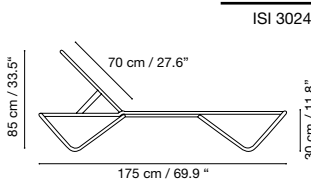

TEXTILEN
Available in various colors, please inquire.
Disponibile en varios colores, consultar.
Disponibles en différentes Couleurs, s'il vous plait consulter.
In mehreren Farben erhältlich, erkundigen Sie sich.