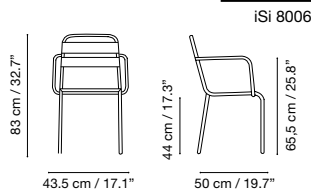

TEXTILEN
Available in various colors, please inquire.
Disponibile en varios colores, consultar.
Disponibles en différentes Couleurs, s'il vous plait consulter.
In mehreren Farben erhältlich, erkundigen Sie sich.