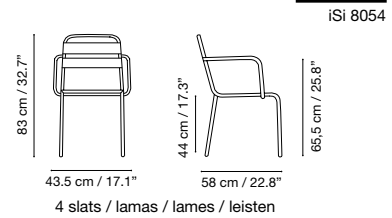

TEXTILEN
Available in various colors, please inquire.
Disponibile en varios colores, consultar.
Disponibles en différentes Couleurs, s'il vous plait consulter.
In mehreren Farben erhältlich, erkundigen Sie sich.