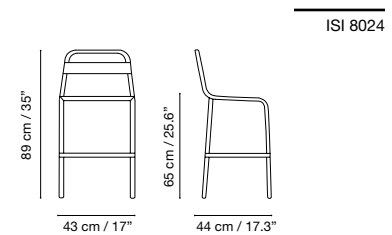

TEXTILEN
Available in various colors, please inquire.
Disponibile en varios colores, consultar.
Disponibles en différentes Couleurs, s'il vous plait consulter.
In mehreren Farben erhältlich, erkundigen Sie sich.