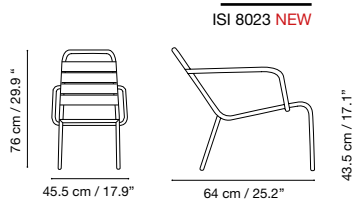

TEXTILEN
Available in various colors, please inquire.
Disponibile en varios colores, consultar.
Disponibles en différentes Couleurs, s'il vous plait consulter.
In mehreren Farben erhältlich, erkundigen Sie sich.