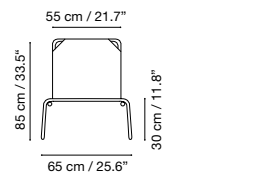

TEXTILEN
Available in various colors, please inquire.
Disponibile en varios colores, consultar.
Disponibles en différentes Couleurs, s'il vous plait consulter.
In mehreren Farben erhältlich, erkundigen Sie sich.