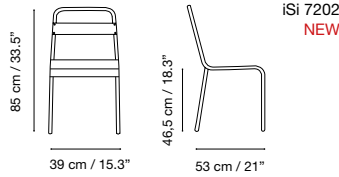

iSi 7202
NEW