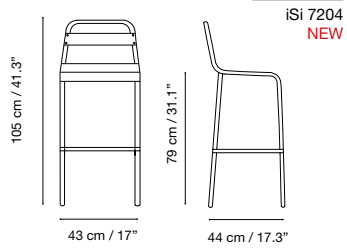

iSi 7204
NEW