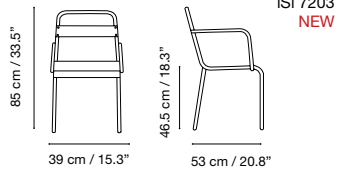

iSi 7203
NEW