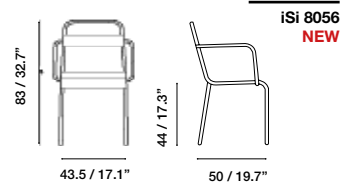

Biarritz

Collection by iSi mar

Dimensions in cm and inches
Medidas en cms y pulgadas
Mesures en cm et en pouces
Maße in cm und Zoll

Collection made of aluminum, polyester powder coated. Suitable for outdoor, indoor, and contract use.

Colección fabricada con aluminio lacado con polvo de poliéster. Apto para uso exterior, interior y contract.

Collection en aluminium et peint avec de la poudre de polyester. Convient pour utilisation extérieure, intérieure et CHR.

Die Kollektion ist aus mit Polyester-Epoxid-Pulverlack lackiertem Aluminium hergestellt.

iSi 8055
Geranium red RAL 3020