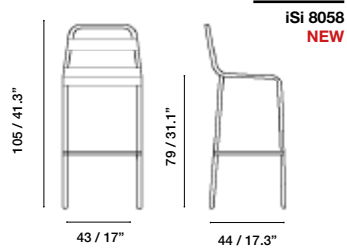

Biarritz

Collection by iSi mar

Dimensions in cm and inches
Medidas en cms y pulgadas
Mesures en cm et en pouces
Maße in cm und Zoll

Collection made of aluminum, polyester powder coated. Suitable for outdoor, indoor, and contract use.

Colección fabricada con aluminio lacado con polvo de poliéster. Apto para uso exterior, interior y contract.

Collection en aluminium et peint avec de la poudre de polyester. Convient pour utilisation extérieure, intérieure et CHR.

Die Kollektion ist aus mit Polyester-Epoxid-Pulverlack lackiertem Aluminium hergestellt.

iSi 8055
Geranium red RAL 3020