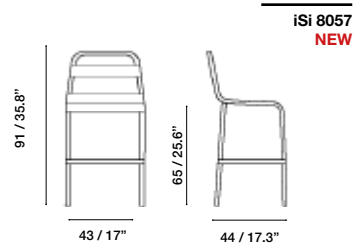

Biarritz

Collection by iSi mar

Dimensions in cm and inches
Medidas en cms y pulgadas
Mesures en cm et en pouces
Maße in cm und Zoll

Collection made of aluminum, polyester powder coated. Suitable for outdoor, indoor, and contract use.

Colección fabricada con aluminio lacado con polvo de poliéster. Apto para uso exterior, interior y contract.

Collection en aluminium et peint avec de la poudre de polyester. Convient pour utilisation extérieure, intérieure et CHR.

Die Kollektion ist aus mit Polyester-Epoxid-Pulverlack lackiertem Aluminium hergestellt.

iSi 8055
Geranium red RAL 3020