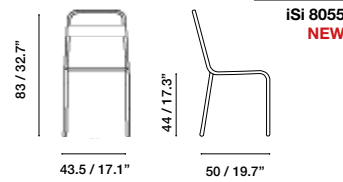

Biarritz

Collection by iSi mar

Dimensions in cm and inches
Medidas en cms y pulgadas
Mesures en cm et en pouces
Maße in cm und Zoll

Collection made of aluminum, polyester powder coated. Suitable for outdoor, indoor, and contract use.

Colección fabricada con aluminio lacado con polvo de poliéster. Apto para uso exterior, interior y contract.

Collection en aluminium et peint avec de la poudre de polyester. Convient pour utilisation extérieure, intérieure et CHR.

Die Kollektion ist aus mit Polyester-Epoxid-Pulverlack lackiertem Aluminium hergestellt.

iSi 8055
Geranium red RAL 3020