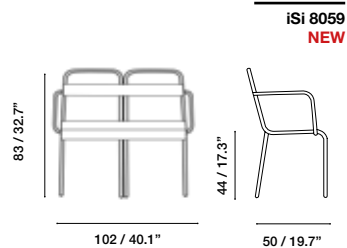

Biarritz

Collection by iSi mar

Dimensions in cm and inches
Medidas en cms y pulgadas
Mesures en cm et en pouces
Maße in cm und Zoll

Collection made of aluminum, polyester powder coated. Suitable for outdoor, indoor, and contract use.

Colección fabricada con aluminio lacado con polvo de poliéster. Apto para uso exterior, interior y contract.

Collection en aluminium et peint avec de la poudre de polyester. Convient pour utilisation extérieure, intérieure et CHR.

Die Kollektion ist aus mit Polyester-Epoxid-Pulverlack lackiertem Aluminium hergestellt.

iSi 8055
Geranium red RAL 3020