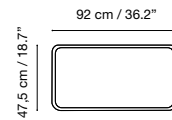

Dimensions in cm and inches
Medidas en cms y pulgadas
Mesures en cm et en pouces
Maße in cm und Zoll

Toscana

Collection by iSi mar

Collection made of aluminum, polyester powder coated. Suitable for outdoor, indoor, and contract use.

Colección fabricada con aluminio lacado con polvo de poliéster. Apto para uso exterior, interior y contract.

Collection en aluminium et peint avec de la poudre de polyester. Convient pour utilisation extérieure, intérieure et CHR.

Die Kollektion ist aus mit Polyester-Epoxid-Pulverlack lackiertem Aluminium hergestellt.

iSi 8064
NEW

iSi 9087
NEW

iSi mar

Carretera Salinas, km 1 - 31110 Noain, Navarra
T +34 948 318 465 - T (US) +1 347 269 0590
www.isimar.es - mar@isimar.es