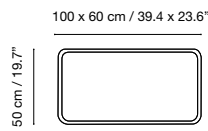

Dimensions in cm and inches
Medidas en cms y pulgadas
Mesures en cm et en pouces
Maße in cm und Zoll

Toscana

Collection by iSi mar

Collection made of aluminum, polyester powder coated. Suitable for outdoor, indoor, and contract use.

Colección fabricada con aluminio lacado con polvo de poliéster. Apto para uso exterior, interior y contract.

Collection en aluminium et peint avec de la poudre de polyester. Convient pour utilisation extérieure, intérieure et CHR.

Die Kollektion ist aus mit Polyester-Epoxid-Pulverlack lackiertem Aluminium hergestellt.

iSi 8064
NEW

iSi mar

Carretera Salinas, km 1 - 31110 Noain, Navarra
T +34 948 318 465 - T (US) +1 347 269 0590
www.isimar.es - mar@isimar.es