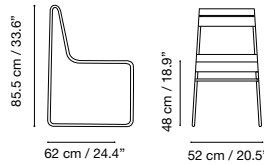

iSi 8064
NEW