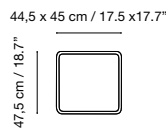

Dimensions in cm and inches
Medidas en cms y pulgadas
Mesures en cm et en pouces
Maße in cm und Zoll

Toscana

Collection by iSi mar

Collection made of aluminum, polyester powder coated. Suitable for outdoor, indoor, and contract use.

Colección fabricada con aluminio lacado con polvo de poliéster. Apto para uso exterior, interior y contract.

Collection en aluminium et peint avec de la poudre de polyester. Convient pour utilisation extérieure, intérieure et CHR.

Die Kollektion ist aus mit Polyester-Epoxid-Pulverlack lackiertem Aluminium hergestellt.

iSi 8064
NEW

iSi 9071
NEW

iSi mar

Carretera Salinas, km 1 - 31110 Noain, Navarra
T +34 948 318 465 - T (US) +1 347 269 0590
www.isimar.es - mar@isimar.es