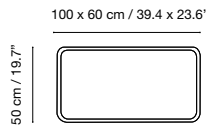

Toscana

Collection by iSi mar

Dimensions in cm and inches
Medidas en cms y pulgadas
Mesures en cm et en pouces
Maße in cm und Zoll

Collection made of aluminum, polyester powder coated. Suitable for outdoor, indoor, and contract use.

Colección fabricada con aluminio lacado con polvo de poliéster. Apto para uso exterior, interior y contract.

Collection en aluminium et peint avec de la poudre de polyester. Convient pour utilisation extérieure, intérieure et CHR.

Die Kollektion ist aus mit Polyester-Epoxid-Pulverlack lackiertem Aluminium hergestellt.

iSi 8064
NEW

iSi mar

Carretera Salinas, km 1 - 31110 Noain, Navarra
T +34 948 318 465 - T (US) +1 347 269 0590
www.isimar.es - mar@isimar.es