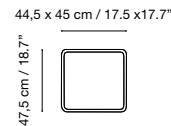

Toscana

Collection by iSi mar

Dimensions in cm and inches
Medidas en cms y pulgadas
Mesures en cm et en pouces
Maße in cm und Zoll

Collection made of aluminum, polyester powder coated. Suitable for outdoor, indoor, and contract use.

Colección fabricada con aluminio lacado con polvo de poliéster. Apto para uso exterior, interior y contract.

Collection en aluminium et peint avec de la poudre de polyester. Convient pour utilisation extérieure, intérieure et CHR.

Die Kollektion ist aus mit Polyester-Epoxid-Pulverlack lackiertem Aluminium hergestellt.

iSi 8064
NEW

iSi 9071
NEW

iSi mar

Carretera Salinas, km 1 - 31110 Noain, Navarra
T +34 948 318 465 - T (US) +1 347 269 0590
www.isimar.es - mar@isimar.es