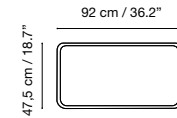

Toscana

Collection by iSi mar

Dimensions in cm and inches
Medidas en cms y pulgadas
Mesures en cm et en pouces
Maße in cm und Zoll

Collection made of aluminum, polyester powder coated. Suitable for outdoor, indoor, and contract use.

Colección fabricada con aluminio lacado con polvo de poliéster. Apto para uso exterior, interior y contract.

Collection en aluminium et peint avec de la poudre de polyester. Convient pour utilisation extérieure, intérieure et CHR.

Die Kollektion ist aus mit Polyester-Epoxid-Pulverlack lackiertem Aluminium hergestellt.

iSi 8064
NEW

iSi 9087
NEW

iSi mar

Carretera Salinas, km 1 - 31110 Noain, Navarra
T +34 948 318 465 - T (US) +1 347 269 0590
www.isimar.es - mar@isimar.es