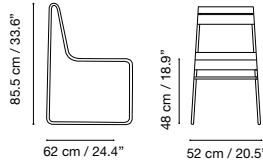

iSi 8064
NEW